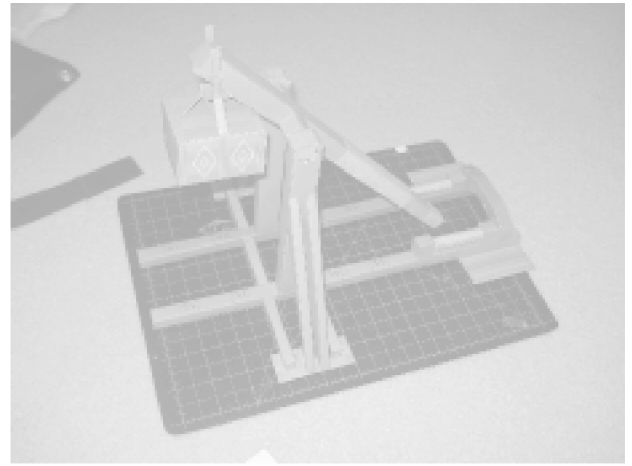

The Elder Scrolls

—ONLINE—

HUMAN TREBUCHET
PAPER MODEL KIT

MODEL DESIGNED BY
BRYAN TAN

ROCKETMANTAN.DEVIANTART.COM

- ◆ INCLUDES COLORS FOR BOTH DAGGERFALL COVENANT & REMAN EMPIRE (IMPERIAL)
- ◆ SCALED FOR 54MM WARGAMING
- ◆ MINIATURE REPLICA OF IN-GAME SIEGE WEAPON

ELDER SCROLLS ONLINE
COPYRIGHT (C) BETHESDA SOFTWAREWORKS

**1: Cut & assemble
Forward Lateral Braces**

**2: Attach rear Lat. Brace
to Fwd. Braces & affix
rear feet.**

**3: Attach parts 6&7 as
shown**

**4: Affix Yoke (Y) and
Inner Braces (BI)**

**5: Assemble Catapult Arm
as shown**

6: Affix Counterweight

7: Attach Arm with parts **3L** and **3R**

8: Attach **Outer Braces (BO)**, **Front Feet**, and Lateral Braces (**LB**)

9: Attach remaining details as shown