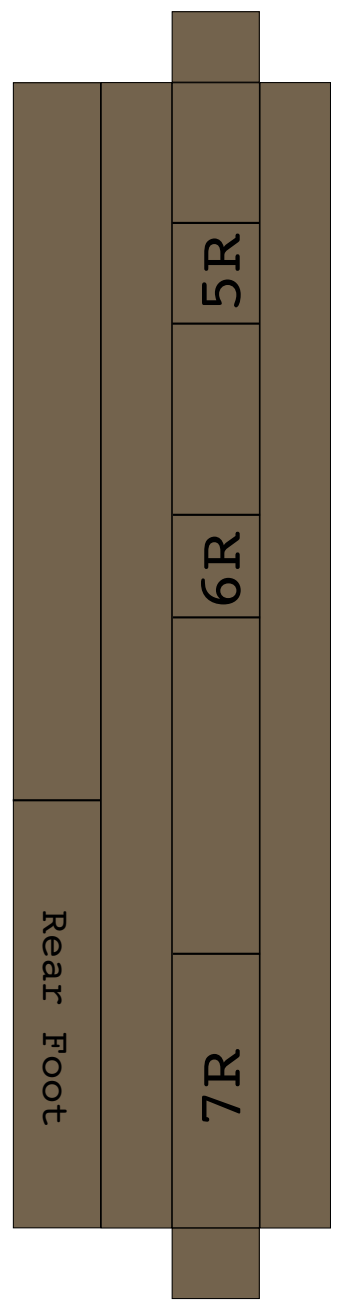

The Elder Scrolls

—ONLINE—

HUMAN TREBUCHET
PAPER MODEL KIT

MODEL DESIGNED BY
BRYAN TAN

ROCKETMANTAN.DEVIANTART.COM

- ◆ INCLUDES COLORS FOR BOTH DAGGERFALL COVENANT & REMAN EMPIRE (IMPERIAL)
- ◆ SCALED FOR 54MM WARGAMING
- ◆ MINIATURE REPLICA OF IN-GAME SIEGE WEAPON

ELDER SCROLLS ONLINE
COPYRIGHT (C) BETHESDA SOFTWAREWORKS

**1: Cut & assemble
Forward Lateral Braces**

**2: Attach rear Lat. Brace
to Fwd. Braces & affix
rear feet.**

**3: Attach parts 6&7 as
shown**

**4: Affix Yoke (Y) and
Inner Braces (BI)**

**5: Assemble Catapult Arm
as shown**

6: Affix Counterweight

7: Attach Arm with parts **3L** and **3R**

8: Attach **Outer Braces (BO)**, **Front Feet**, and Lateral Braces (**LB**)

9: Attach remaining details as shown

Lateral Braces

Yoke (Y)

Spool goes between parts 6 & 7

5L

1L

1R

5R

4L