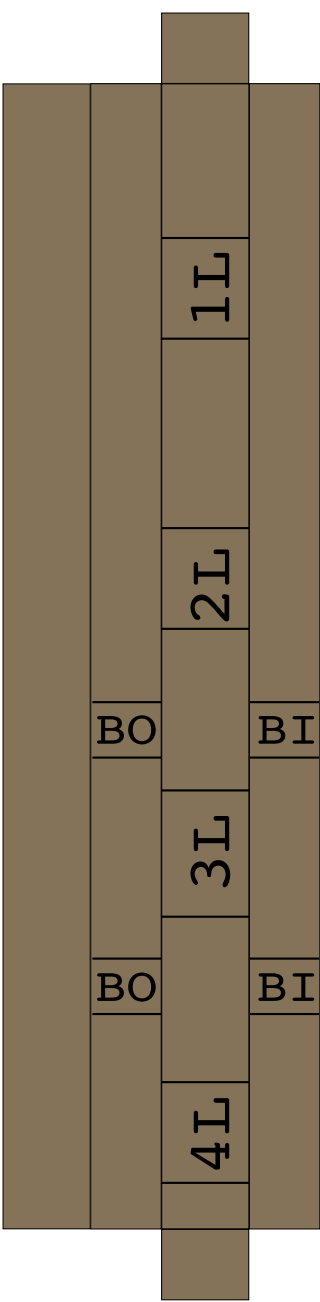

The Elder Scrolls

—ONLINE—

HUMAN TREBUCHET
PAPER MODEL KIT

MODEL DESIGNED BY
BRYAN TAN

ROCKETMANTAN.DEVIANTART.COM

- ◆ INCLUDES COLORS FOR BOTH DAGGERFALL COVENANT & REMAN EMPIRE (IMPERIAL)
- ◆ SCALED FOR 54MM WARGAMING
- ◆ MINIATURE REPLICA OF IN-GAME SIEGE WEAPON

ELDER SCROLLS ONLINE
COPYRIGHT (C) BETHESDA SOFTWAREWORKS

**1: Cut & assemble
Forward Lateral Braces**

**2: Attach rear Lat. Brace
to Fwd. Braces & affix
rear feet.**

**3: Attach parts 6&7 as
shown**

**4: Affix Yoke (Y) and
Inner Braces (BI)**

**5: Assemble Catapult Arm
as shown**

6: Affix Counterweight

7: Attach Arm with parts **3L** and **3R**

8: Attach **Outer Braces (BO)**, **Front Feet**, and Lateral Braces (**LB**)

9: Attach remaining details as shown

Lateral Braces

Yoke (Y)

Spool goes between parts 6 & 7

5L

1L

1R

5R

4L