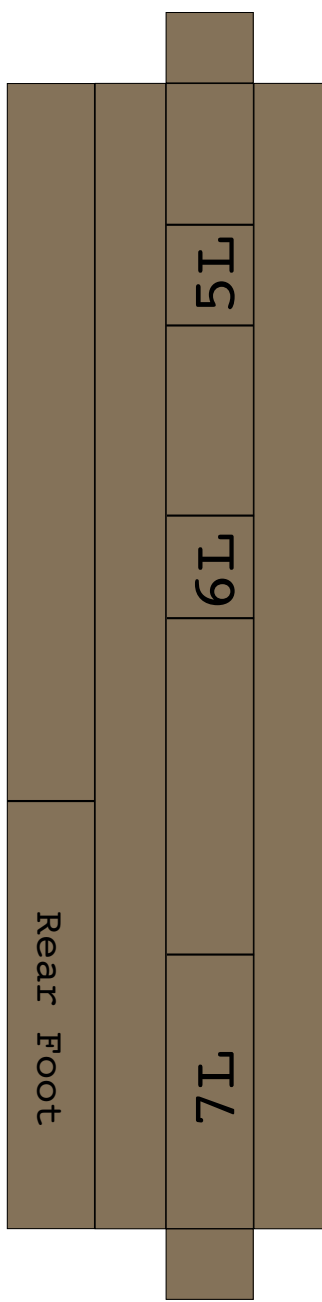

The Elder Scrolls

—ONLINE—

HUMAN TREBUCHET
PAPER MODEL KIT

MODEL DESIGNED BY
BRYAN TAN

ROCKETMANTAN.DEVIANTART.COM

- ◆ INCLUDES COLORS FOR BOTH DAGGERFALL COVENANT & REMAN EMPIRE (IMPERIAL)
- ◆ SCALED FOR 54MM WARGAMING
- ◆ MINIATURE REPLICA OF IN-GAME SIEGE WEAPON

ELDER SCROLLS ONLINE
COPYRIGHT (C) BETHESDA SOFTWAREWORKS

**1: Cut & assemble
Forward Lateral Braces**

**2: Attach rear Lat. Brace
to Fwd. Braces & affix
rear feet.**

**3: Attach parts 6&7 as
shown**

**4: Affix Yoke (Y) and
Inner Braces (BI)**

**5: Assemble Catapult Arm
as shown**

6: Affix Counterweight

7: Attach Arm with parts **3L** and **3R**

8: Attach **Outer Braces (BO)**, **Front Feet**, and Lateral Braces (**LB**)

9: Attach remaining details as shown

Lateral Braces

Yoke (Y)

Spool goes between parts 6 & 7

5L

1L

1R

5R

4L