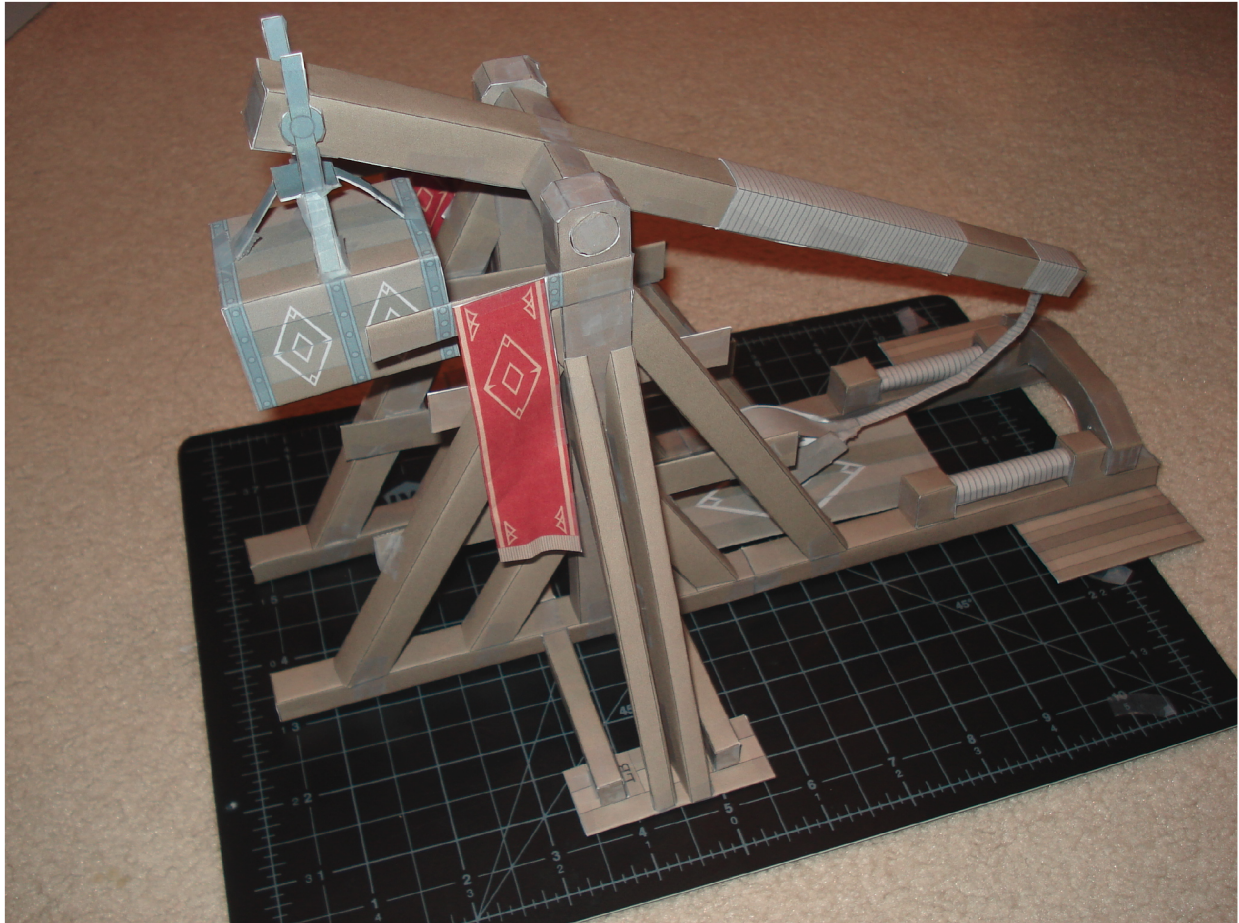

ELDER SCROLLS ONLINE
COPYRIGHT (C) BETHESDA SOFTWAREWORKS

**1: Cut & assemble
Forward Lateral Braces**

**2: Attach rear Lat. Brace
to Fwd. Braces & affix
rear feet.**

**3: Attach parts 6&7 as
shown**

**4: Affix Yoke (Y) and
Inner Braces (BI)**

**5: Assemble Catapult Arm
as shown**

6: Affix Counterweight

7: Attach Arm with parts **3L** and **3R**

8: Attach **Outer Braces (BO)**, **Front Feet**, and Lateral Braces (**LB**)

9: Attach remaining details as shown