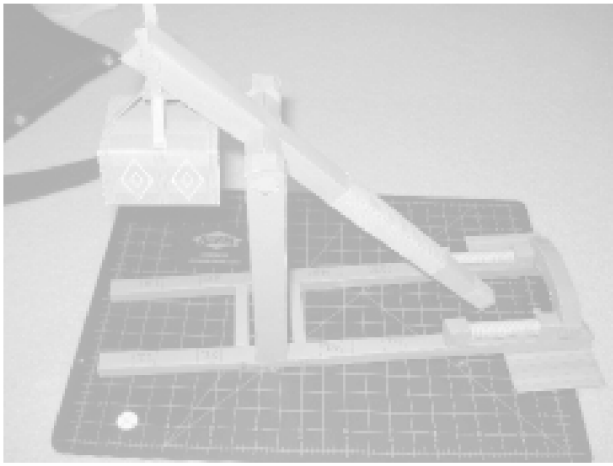

ELDER SCROLLS ONLINE
COPYRIGHT (C) BETHESDA SOFTWAREWORKS

**1: Cut & assemble
Forward Lateral Braces**

**2: Attach rear Lat. Brace
to Fwd. Braces & affix
rear feet.**

**3: Attach parts 6&7 as
shown**

**4: Affix Yoke (Y) and
Inner Braces (BI)**

**5: Assemble Catapult Arm
as shown**

6: Affix Counterweight

7: Attach Arm with parts **3L** and **3R**

8: Attach **Outer Braces (BO)**, **Front Feet**, and Lateral Braces (**LB**)

9: Attach remaining details as shown