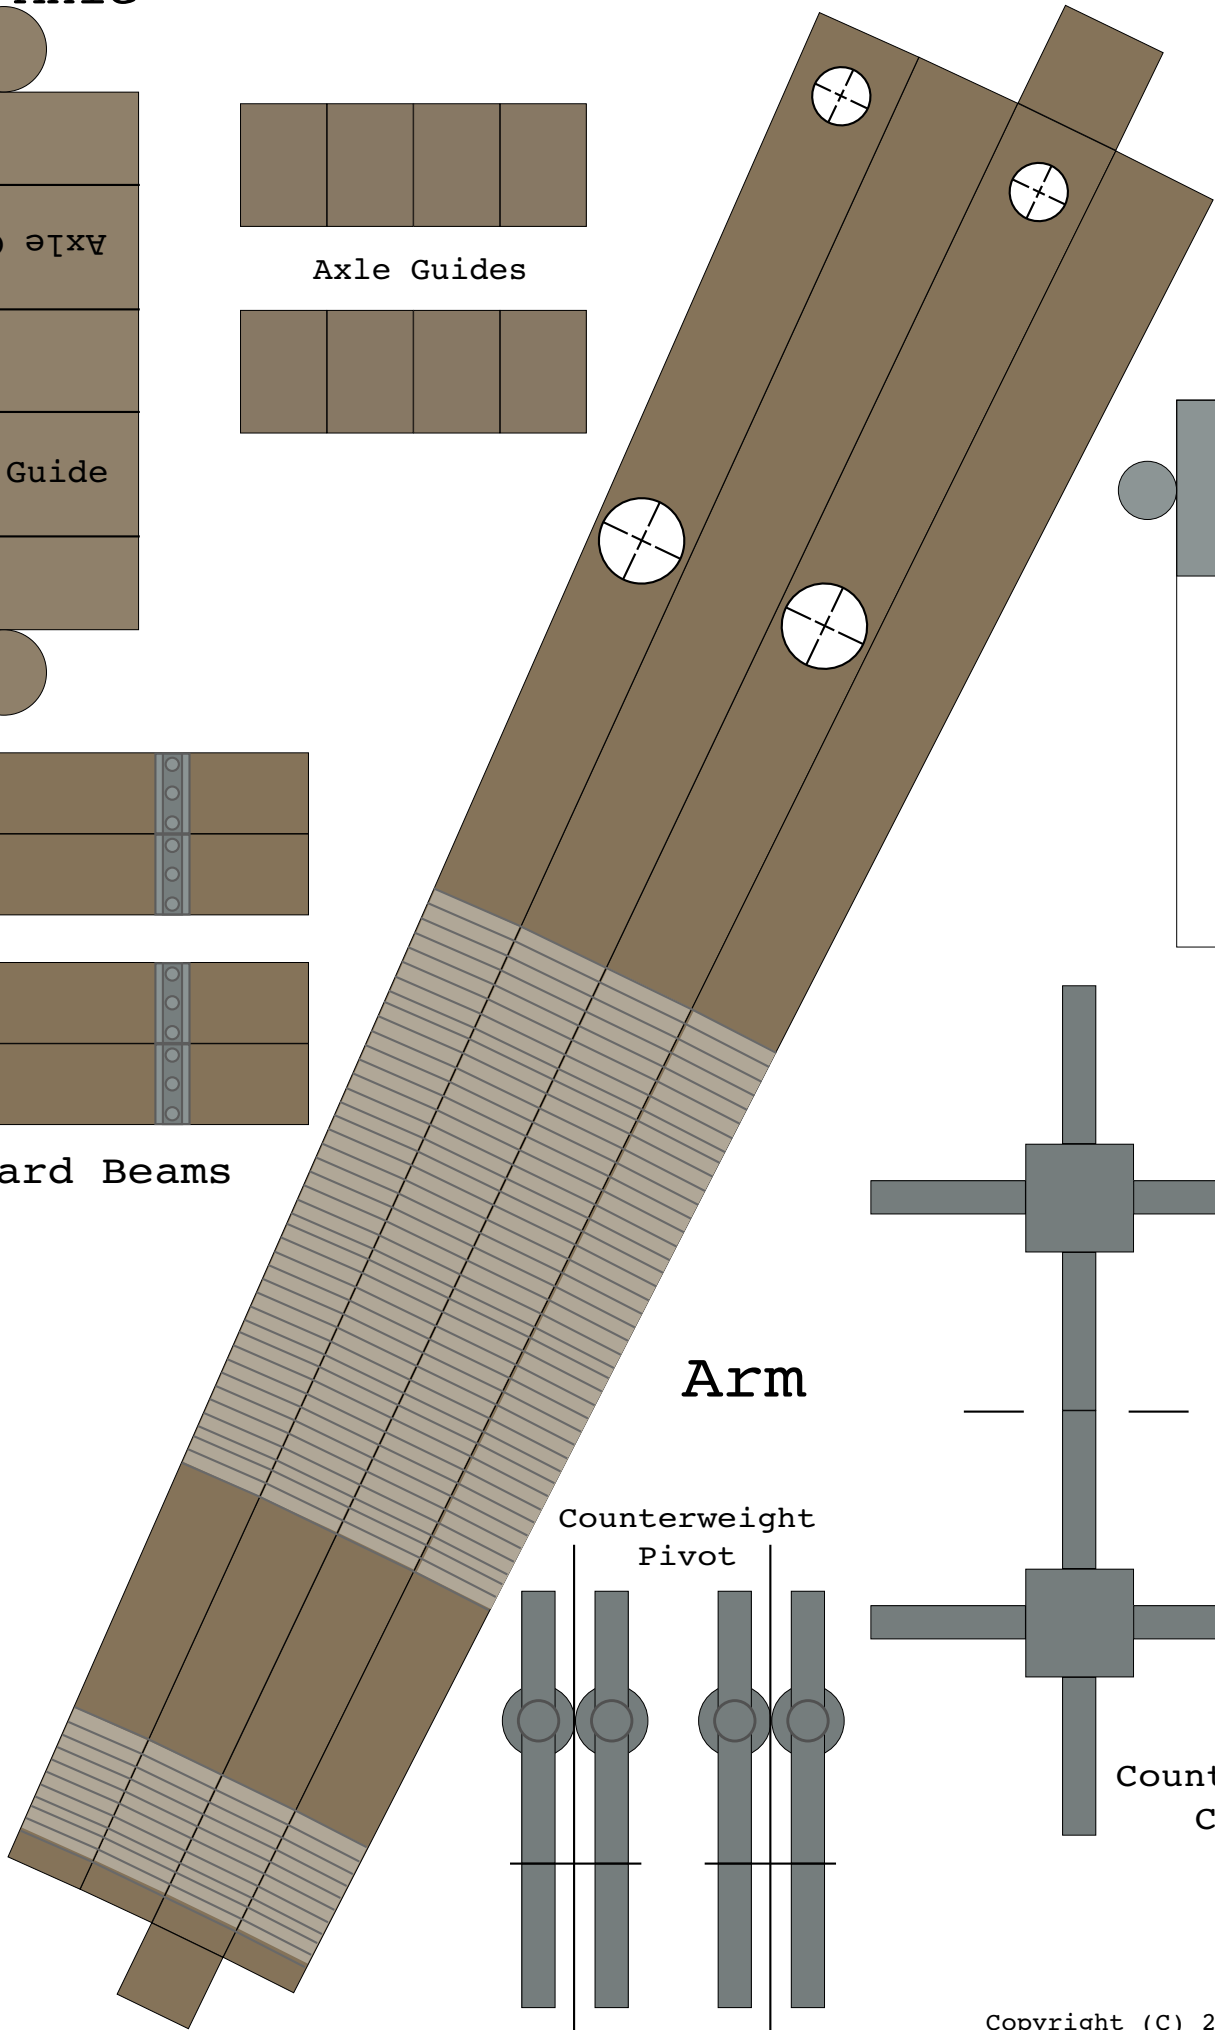

2L

2R

4R

Lateral Braces

(LB)

Front
Feet

Outer Braces

(BO)

Rear Feet

Inner Braces (BI)

Upper Trebuchet Side Brace (UB)

Lower Trebuchet Side Brace (LB)

3L

3R

Arm Whippings

Arm Axle

Axle Guides

Axle Guide

Standard Beams

Arm

Counterweight
Pivot

Counterweight
Cradle

Daggerfall Covenant
Counterweight

Daggerfall Covenant
Missile Platform