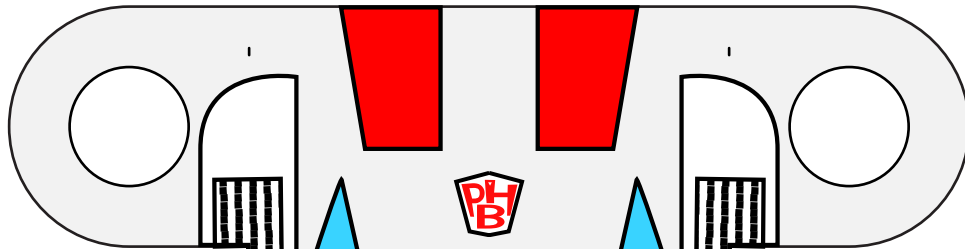

"DR11FT" parody fan art
by James Fritzer
chiefnetroid@live.com
Based on model by Josh Buczynski

Bot Phase

Suggested Vehicle Phase

"DR11FT" parody fan art
by James Fritzler
chiefnetroid@live.com
Based on model by Josh Buczynski