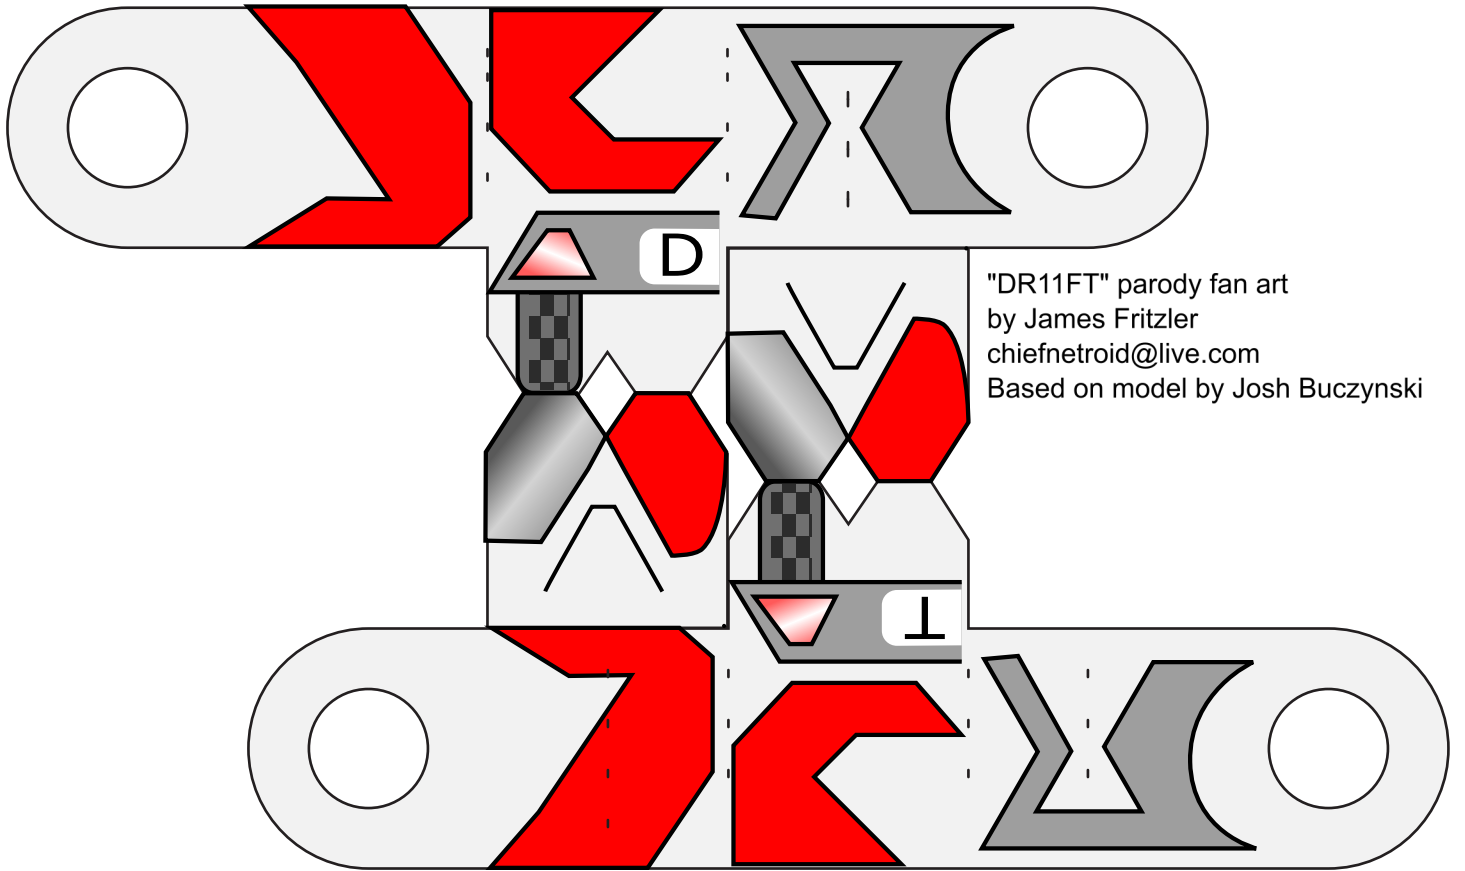

"DR11FT" parody fan art
by James Fritzer
chiefnetroid@live.com
Based on model by Josh Buczynski

Bot Phase

Suggested Vehicle Phase

"DR11FT" parody fan art
by James Fritzler
chiefnetroid@live.com
Based on model by Josh Buczynski