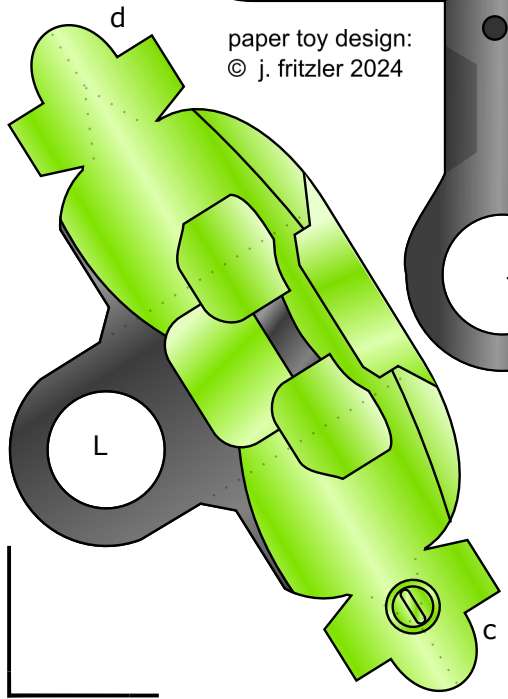

E.M.M.I green fan art paper toy  
by James Fritzler ~  
chiefnetroid@live.com  
Page 1 of 2

character designs  
belong to  
respective owner.

paper toy design:  
© j. fritzler 2024

E.M.M.I green fan art paper toy  
 by James Fritzler ~  
 chiefnetroid@live.com  
 Page 2 of 2

mtn fold dotted  
 valley fold dashed

For Best Results:  
 - Print on 65lb cardstock.  
 - Use a 5/8" hole cutter for socket holes or contact author for cut file.  
 - Fold on dotted lines.