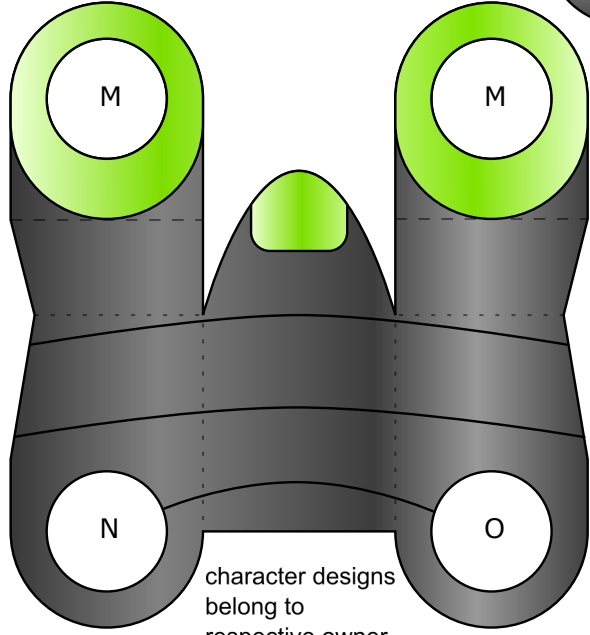

E.M.M.I green fan art paper toy  
by James Fritzler ~  
chiefnetroid@live.com  
Page 1 of 2

character designs  
belong to  
respective owner.

paper toy design:  
© j. fritzler 2024

E.M.M.I green fan art paper toy  
 by James Fritzler ~  
 chiefnetroid@live.com  
 Page 2 of 2

mtn fold dotted  
 valley fold dashed

For Best Results:  
 - Print on 65lb cardstock.  
 - Use a 5/8" hole cutter for socket holes or contact author for cut file.  
 - Fold on dotted lines.