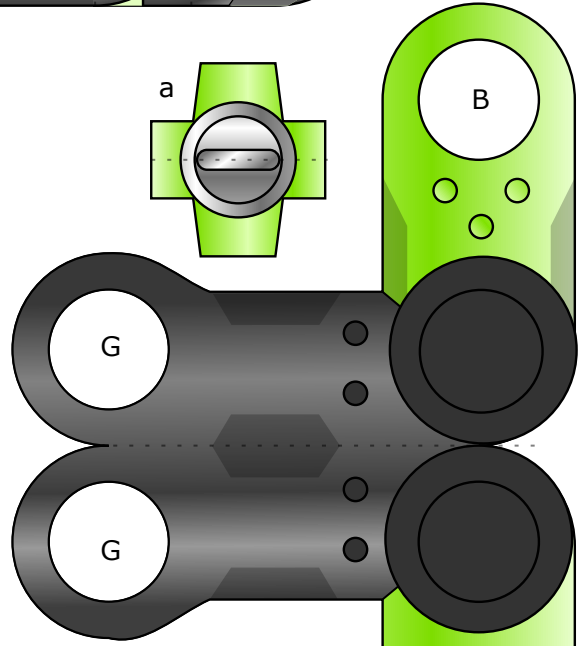

E.M.M.I green fan art paper toy  
by James Fritzler ~  
chiefnetroid@live.com  
Page 1 of 2

character designs  
belong to  
respective owner.

paper toy design:  
© j. fritzler 2024

E.M.M.I green fan art paper toy  
 by James Fritzler ~  
 chiefnetroid@live.com  
 Page 2 of 2

mtn fold dotted  
 valley fold dashed

For Best Results:  
 - Print on 65lb cardstock.  
 - Use a 5/8" hole cutter for socket holes or contact author for cut file.  
 - Fold on dotted lines.