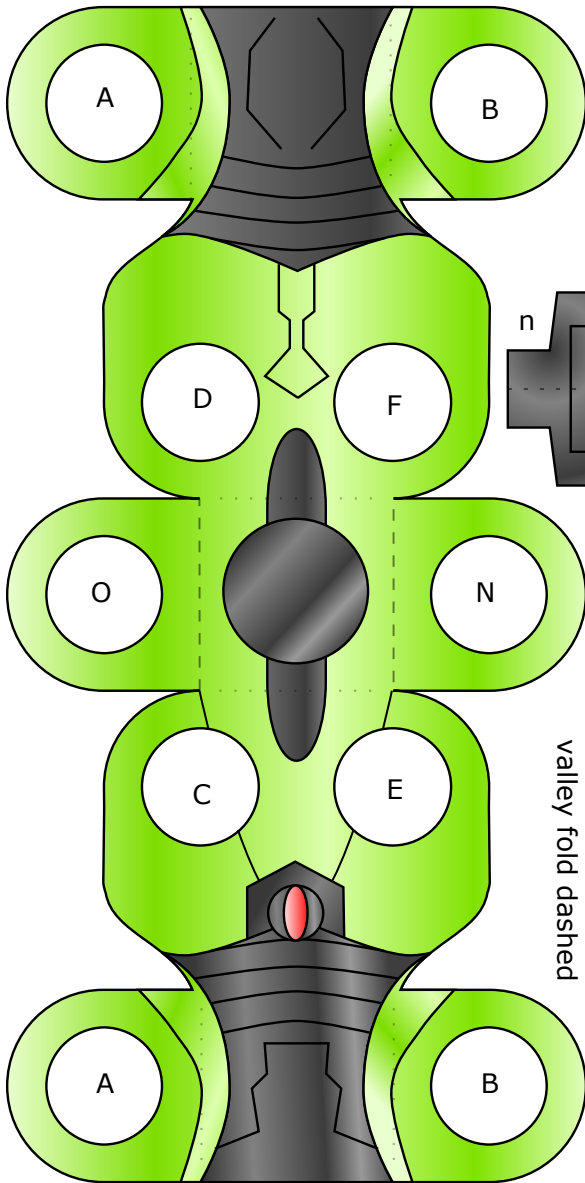

E.M.M.I green fan art paper toy  
by James Fritzler ~  
chiefnetroid@live.com  
Page 1 of 2

character designs  
belong to  
respective owner.

paper toy design:  
© j. fritzler 2024

E.M.M.I green fan art paper toy  
 by James Fritzler ~  
 chiefnetroid@live.com  
 Page 2 of 2

mtn fold dotted  
 valley fold dashed

For Best Results:  
 - Print on 65lb cardstock.  
 - Use a 5/8" hole cutter for socket holes or contact author for cut file.  
 - Fold on dotted lines.