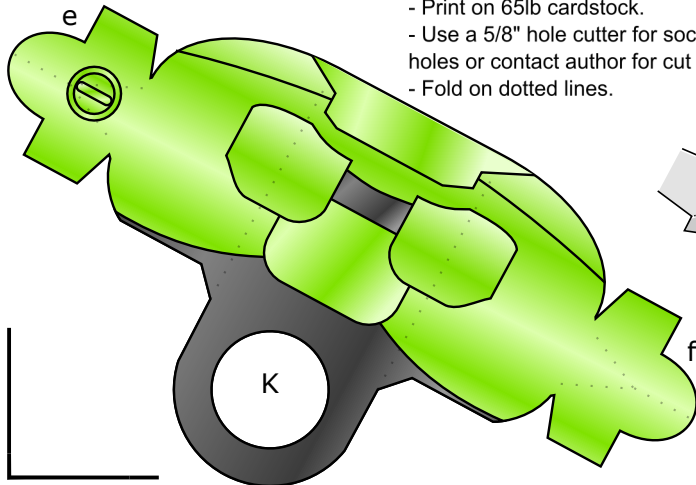

E.M.M.I green fan art paper toy  
by James Fritzler ~  
chiefnetroid@live.com  
Page 1 of 2

character designs  
belong to  
respective owner.

paper toy design:  
© j. fritzler 2024

E.M.M.I green fan art paper toy  
 by James Fritzler ~  
 chiefnetroid@live.com  
 Page 2 of 2

mtn fold dotted  
 valley fold dashed

For Best Results:  
 - Print on 65lb cardstock.  
 - Use a 5/8" hole cutter for socket holes or contact author for cut file.  
 - Fold on dotted lines.