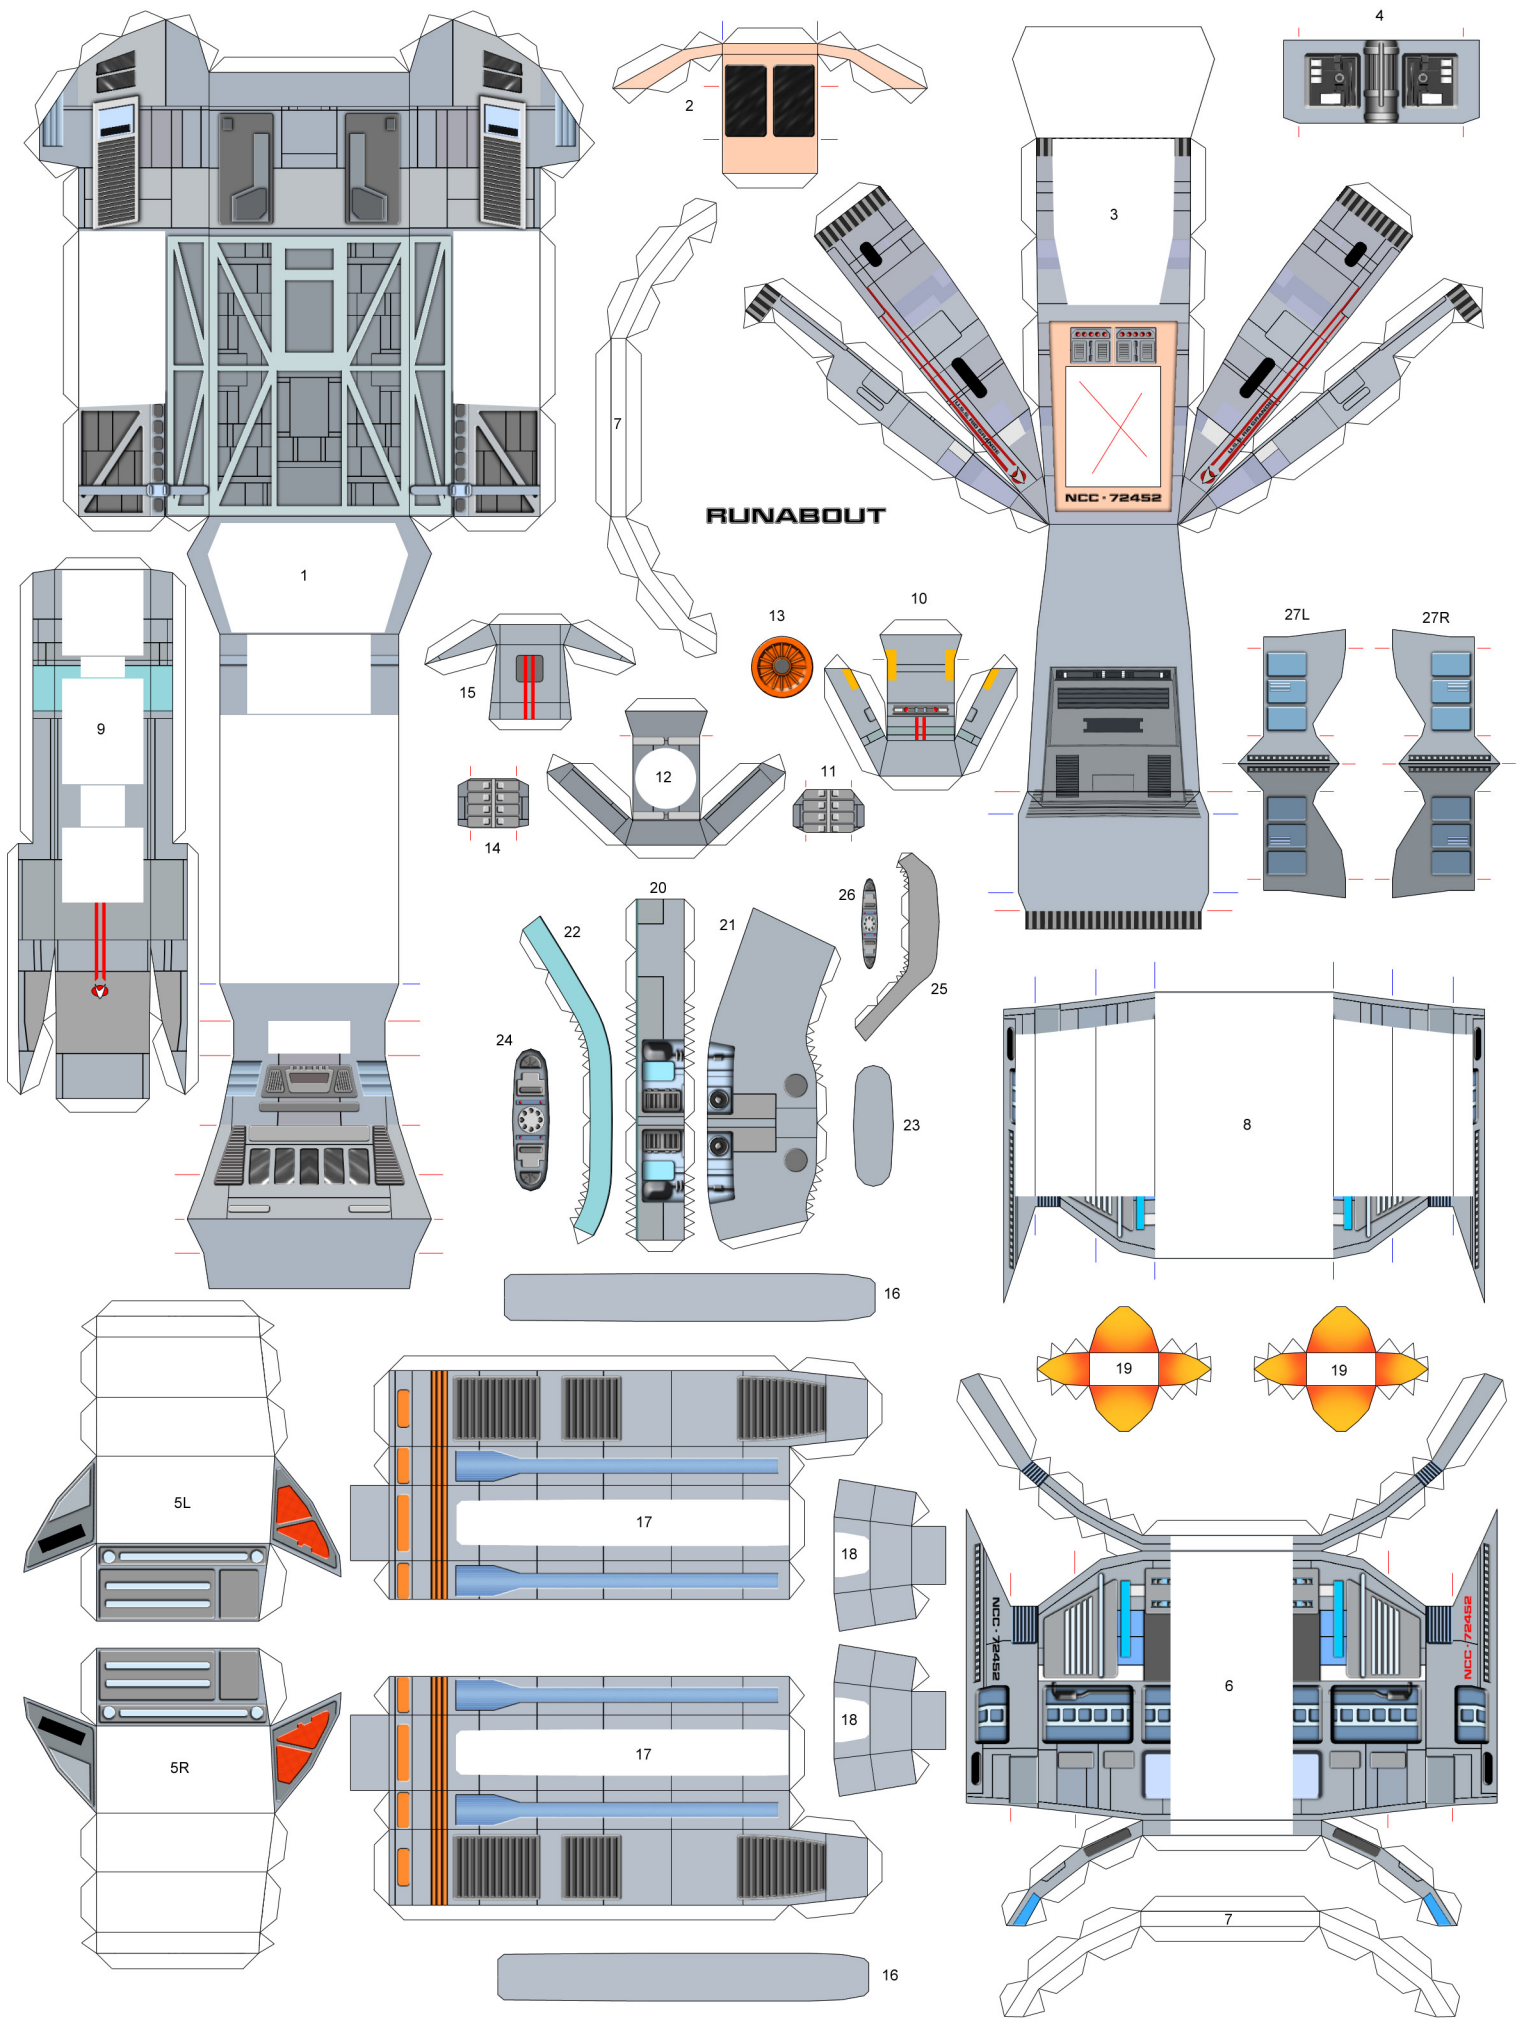

### DELTA FLYER

### SCOUT

**GALILEO 5 (TMP)**

**GALILEO TYPE (TNG)**

**TYPE 10 "CHAFFEE" (DS9)**

**TYPE 15 "EL BAZ" (TNG)**

**GALILEO 7 (TOS)**

**NX-1 SHUTTLE (ENT)**

**TYPE 9 "COCHRANE" [VOY]**

**TYPE 8 "TERESHKOVA" [VOY]**

**SC-4 JANEWAY FUTURE SHUTTLE [VOY]**

**TYPE 6 [TNG]**

**TYPE II [TNG]**

**TYPE 7 [TNG]**

# DELTA FLYER