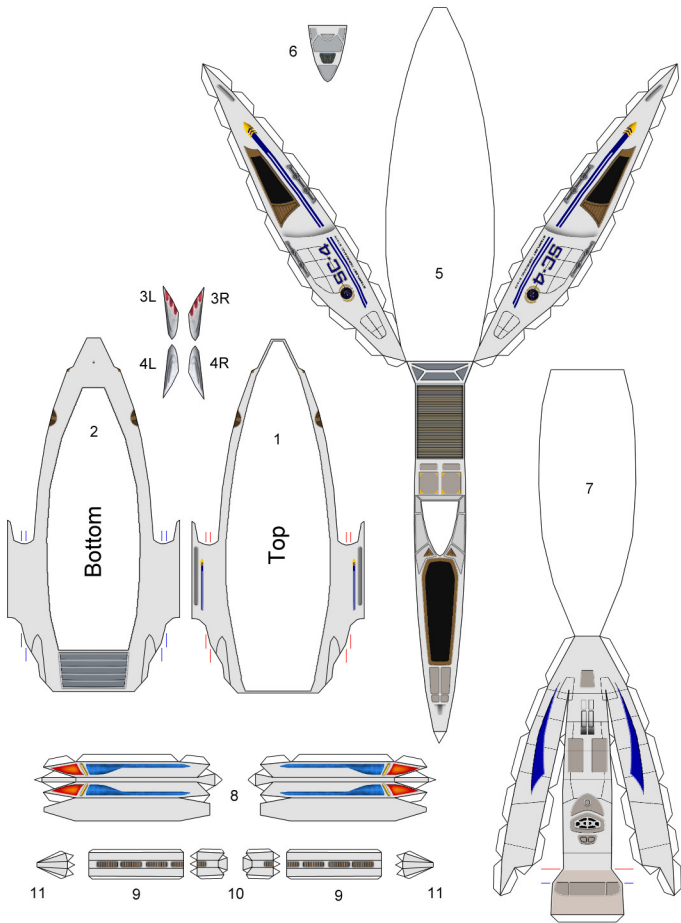

### DELTA FLYER

### SC-4

### SCOUT

**GALILEO 5 (TMP)**

**GALILEO TYPE (TNG)**

**TYPE 10 "CHAFFEE" (DS9)**

**TYPE 15 "EL BAZ" (TNG)**

**GALILEO 7 (TOS)**

**NX-1 SHUTTLE (ENT)**

**TYPE 9 "COCHRANE" [VOY]**

**TYPE 8 "TERESHKOVA" [VOY]**

**SC-4 JANEWAY FUTURE SHUTTLE [VOY]**

**TYPE 6 [TNG]**

**TYPE II [TNG]**

**TYPE 7 [TNG]**