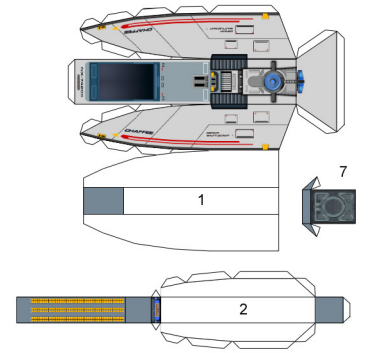

### SCOUT

**GALILEO 5 (TMP)**

**GALILEO TYPE (TNG)**

**TYPE 10 "CHAFFEE" (DS9)**

**TYPE 15 "EL BAZ" (TNG)**

**GALILEO 7 (TOS)**

**NX-1 SHUTTLE (ENT)**

**TYPE 9 "COCHRANE" [VOY]**