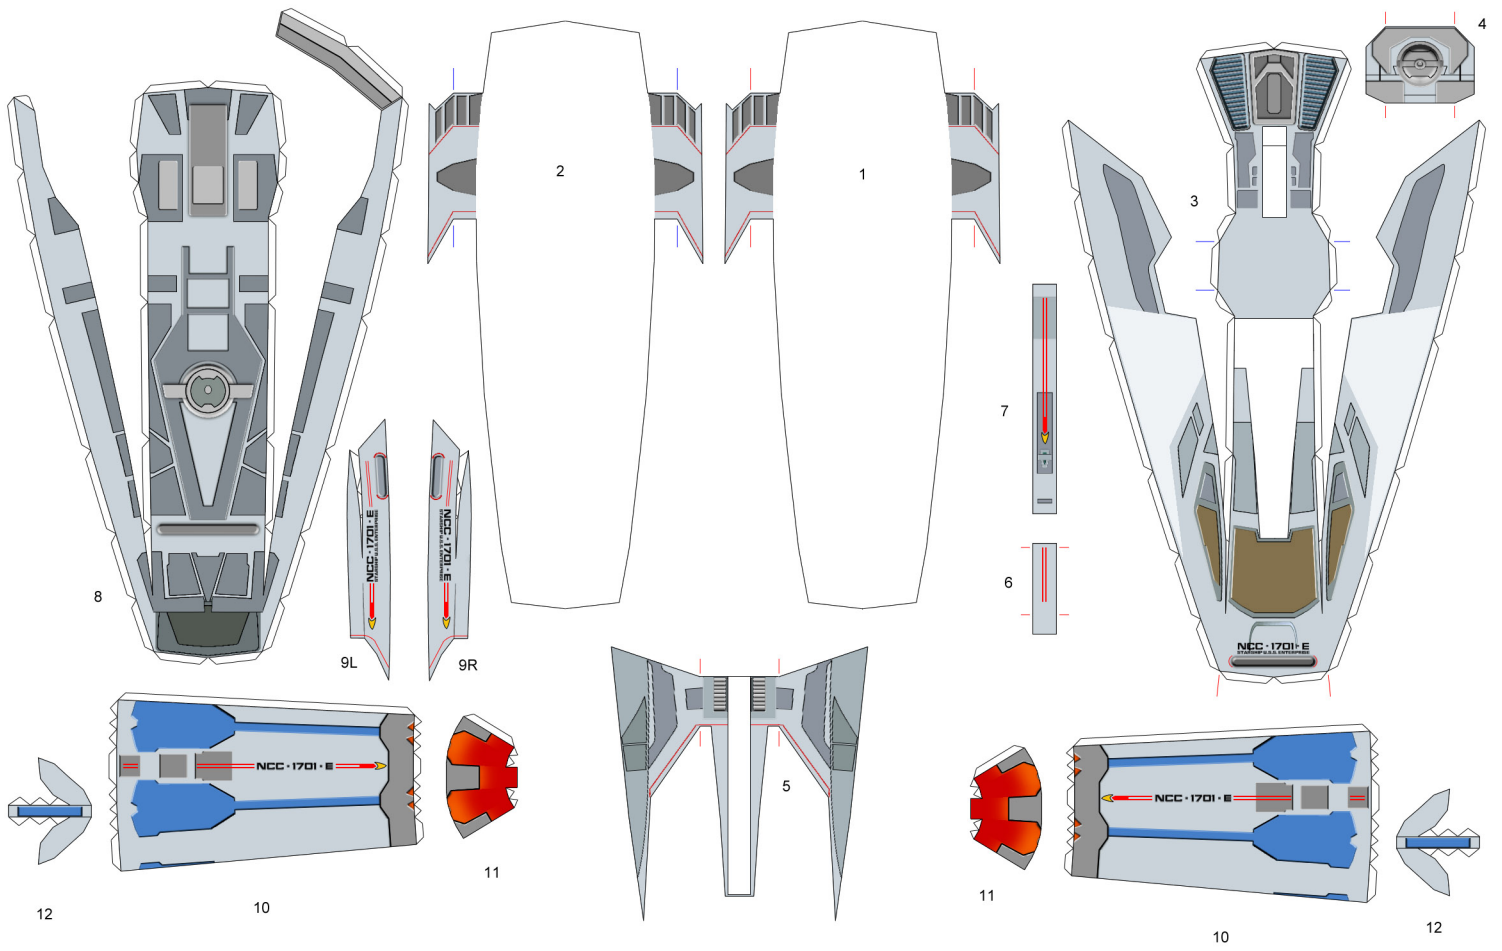

SC-4 JANEWAY FUTURE SHUTTLE [VOY]

TYPE 6 [TNG]