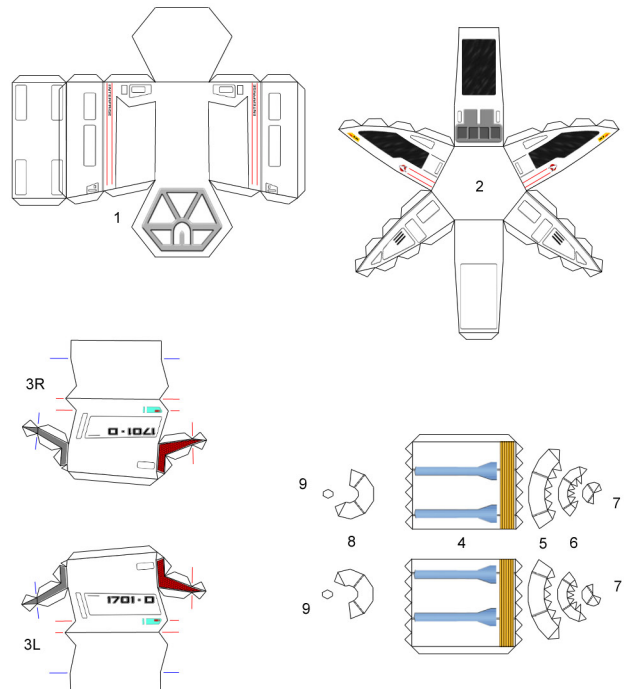

### SCOUT

**GALILEO 5 (TMP)**

**GALILEO TYPE (TNG)**

**TYPE 10 "CHAFFEE" (DS9)**

**TYPE 15 "EL BAZ" (TNG)**

**GALILEO 7 (TOS)**

**NX-1 SHUTTLE (ENT)**

**TYPE 9 "COCHRANE" [VOY]**

**TYPE 8 "TERESHKOVA" [VOY]**

**SC-4 JANEWAY FUTURE SHUTTLE [VOY]**

**TYPE 6 [TNG]**

**TYPE II [TNG]**

**TYPE 7 [TNG]**