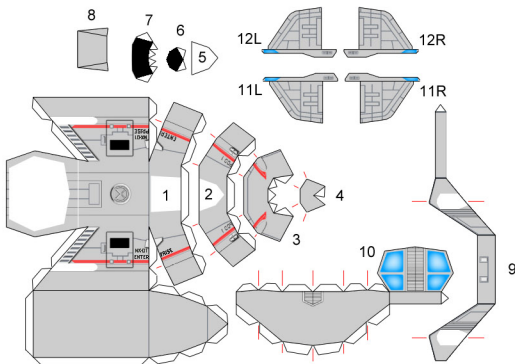

### SCOUT

**GALILEO 5 (TMP)**

**GALILEO TYPE (TNG)**

**TYPE 10 "CHAFFEE" (DS9)**

**TYPE 15 "EL BAZ" (TNG)**

**GALILEO 7 (TOS)**

**NX-1 SHUTTLE (ENT)**

**TYPE 9 "COCHRANE" [VOY]**