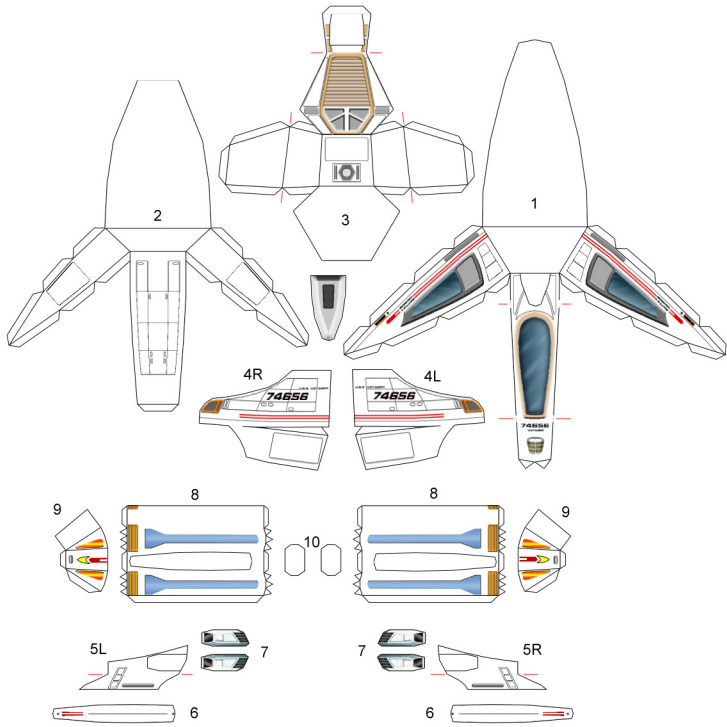

### DELTA FLYER

### SCOUT

**GALILEO 5 (TMP)**

**GALILEO TYPE (TNG)**

**TYPE 10 "CHAFFEE" (DS9)**

**TYPE 15 "EL BAZ" (TNG)**

**GALILEO 7 (TOS)**

**NX-1 SHUTTLE (ENT)**

**TYPE 9 "COCHRANE" [VOY]**

**TYPE 8 "TERESHKOVA" [VOY]**

**SC-4 JANEWAY FUTURE SHUTTLE [VOY]**

**TYPE 6 [TNG]**

**TYPE II [TNG]**

**TYPE 7 [TNG]**