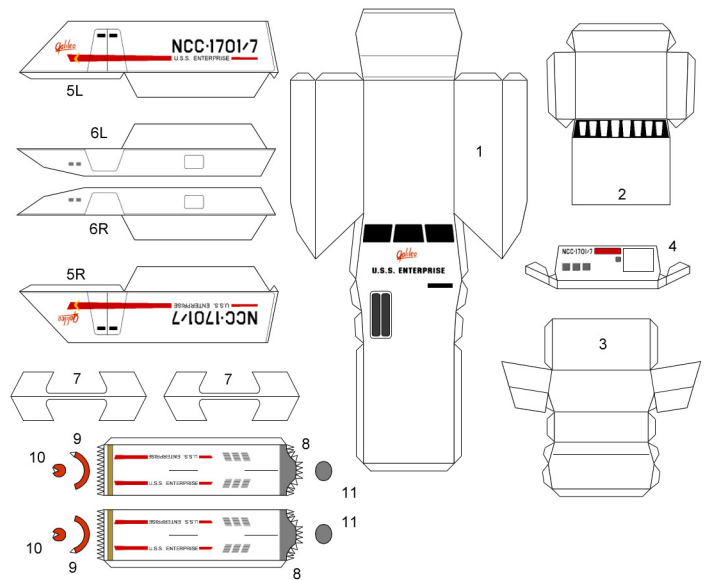

### SCOUT

**GALILEO 5 (TMP)**

**GALILEO TYPE (TNG)**

**TYPE 10 "CHAFFEE" (DS9)**

**TYPE 15 "EL BAZ" (TNG)**

**GALILEO 7 (TOS)**

**NX-1 SHUTTLE (ENT)**

**TYPE 9 "COCHRANE" [VOY]**

**TYPE 8 "TERESHKOVA" [VOY]**

**SC-4 JANEWAY FUTURE SHUTTLE [VOY]**

**TYPE 6 [TNG]**

**TYPE II [TNG]**

**TYPE 7 [TNG]**