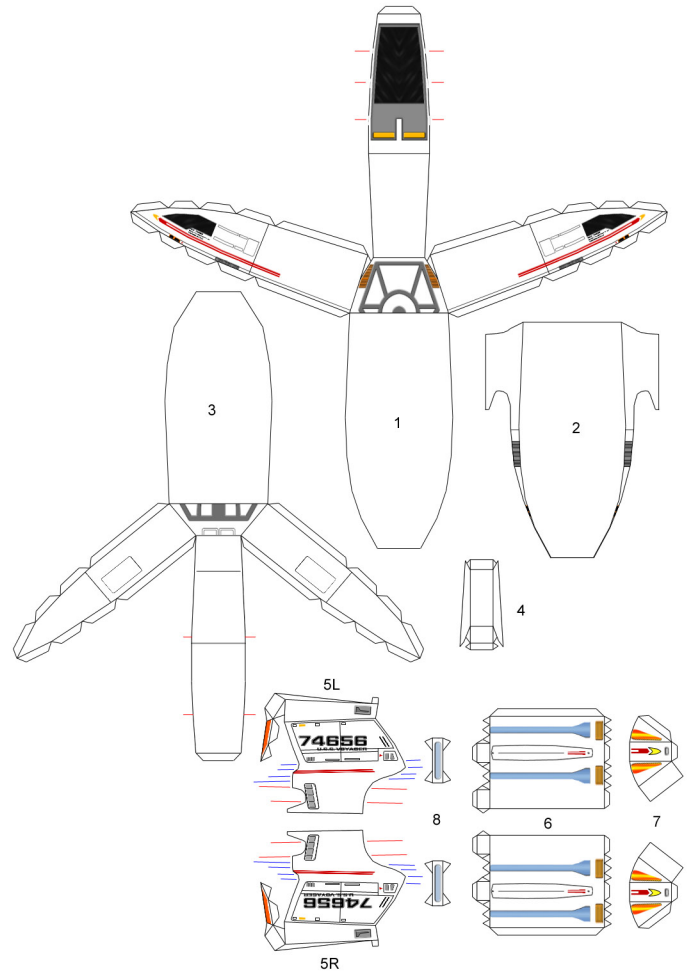

### DELTA FLYER

### SCOUT

**GALILEO 5 (TMP)**

**GALILEO TYPE (TNG)**

**TYPE 10 "CHAFFEE" (DS9)**

**TYPE 15 "EL BAZ" (TNG)**

**GALILEO 7 (TOS)**

**NX-1 SHUTTLE (ENT)**

**TYPE 9 "COCHRANE" [VOY]**

**TYPE 8 "TERESHKOVA" [VOY]**

**SC-4 JANEWAY FUTURE SHUTTLE [VOY]**

**TYPE 6 [TNG]**

**TYPE II [TNG]**

**TYPE 7 [TNG]**